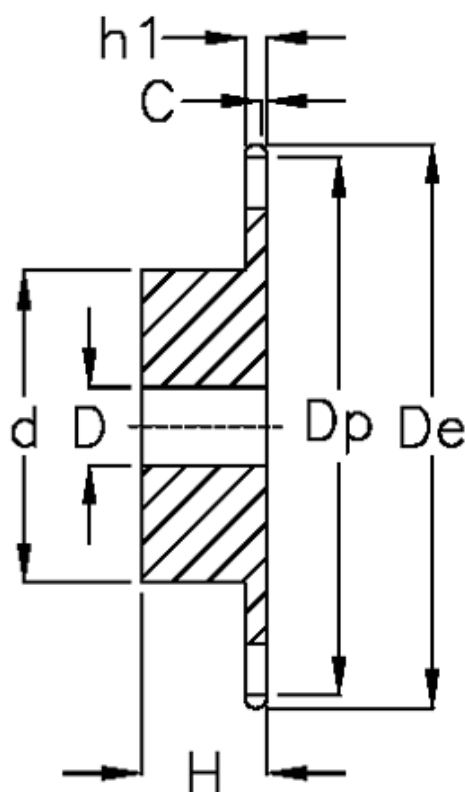

Article number: 616011005050

Description: Sprocket 08 B-1 Z=50 simplex
predrilled

Measures

C = 1.3

d = 88

D = 20±0,5

De = 215

Dp = 202.26

For chain size = 1/2" x 5/16"

For chain type = 08 B-1

H = 40

h1 = 7.2

Number of teeth = 50